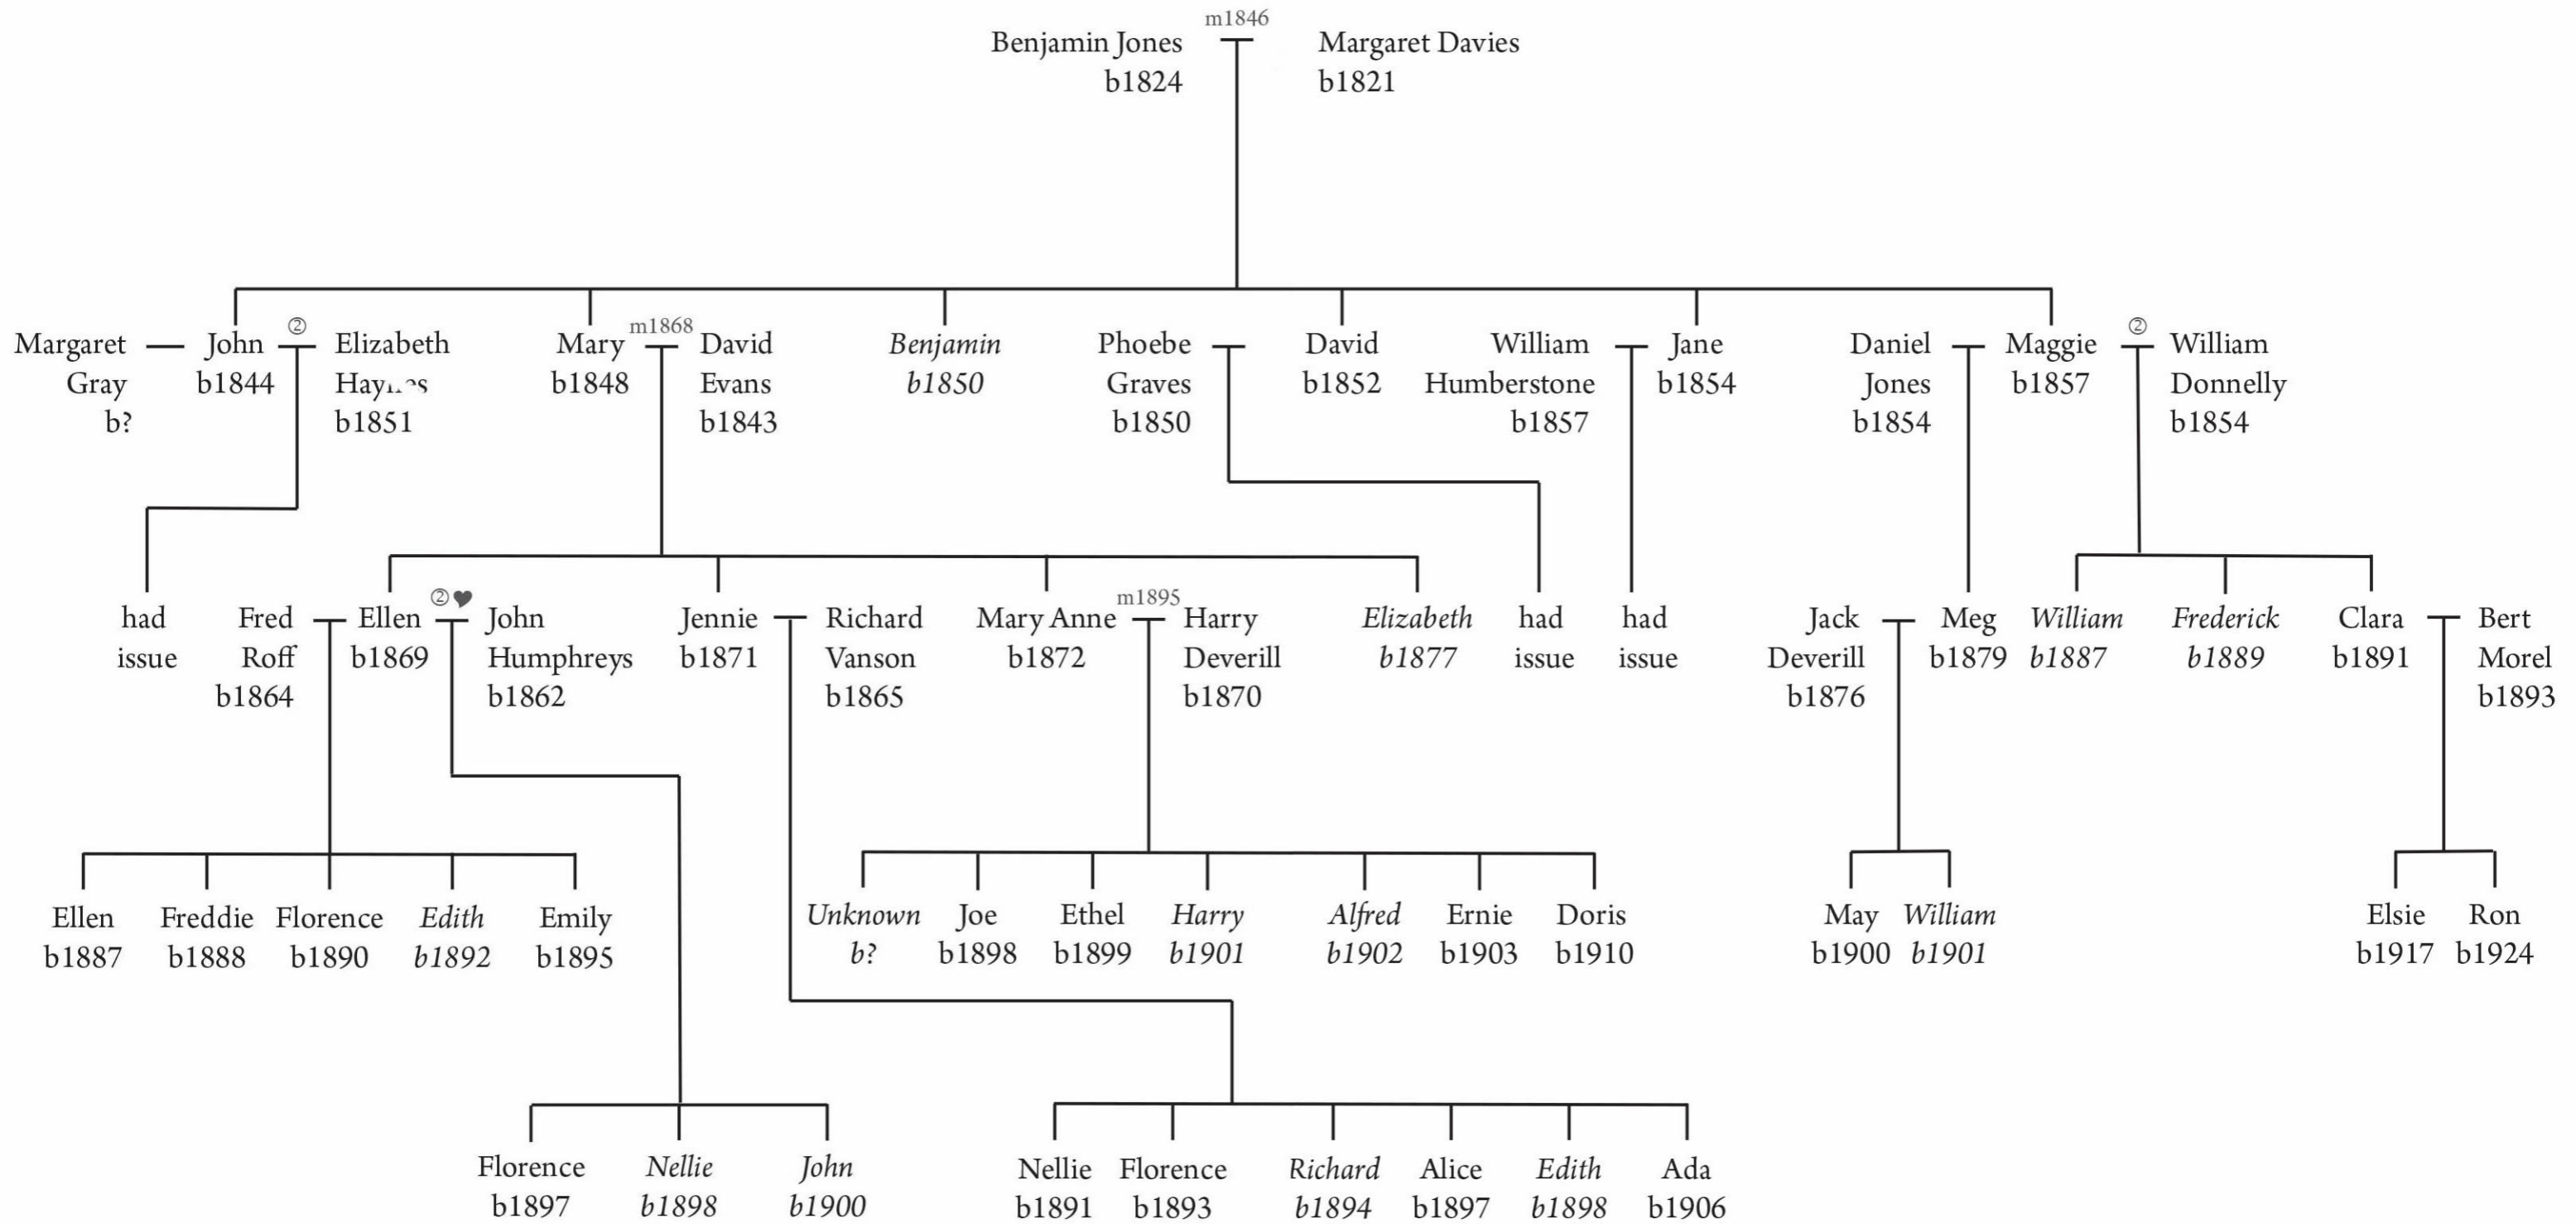

Jones Family Tree

Italics denote infant and child deaths

♥ denotes informal union

Ⓢ denotes second relationship

b indicates born

m indicates marriage